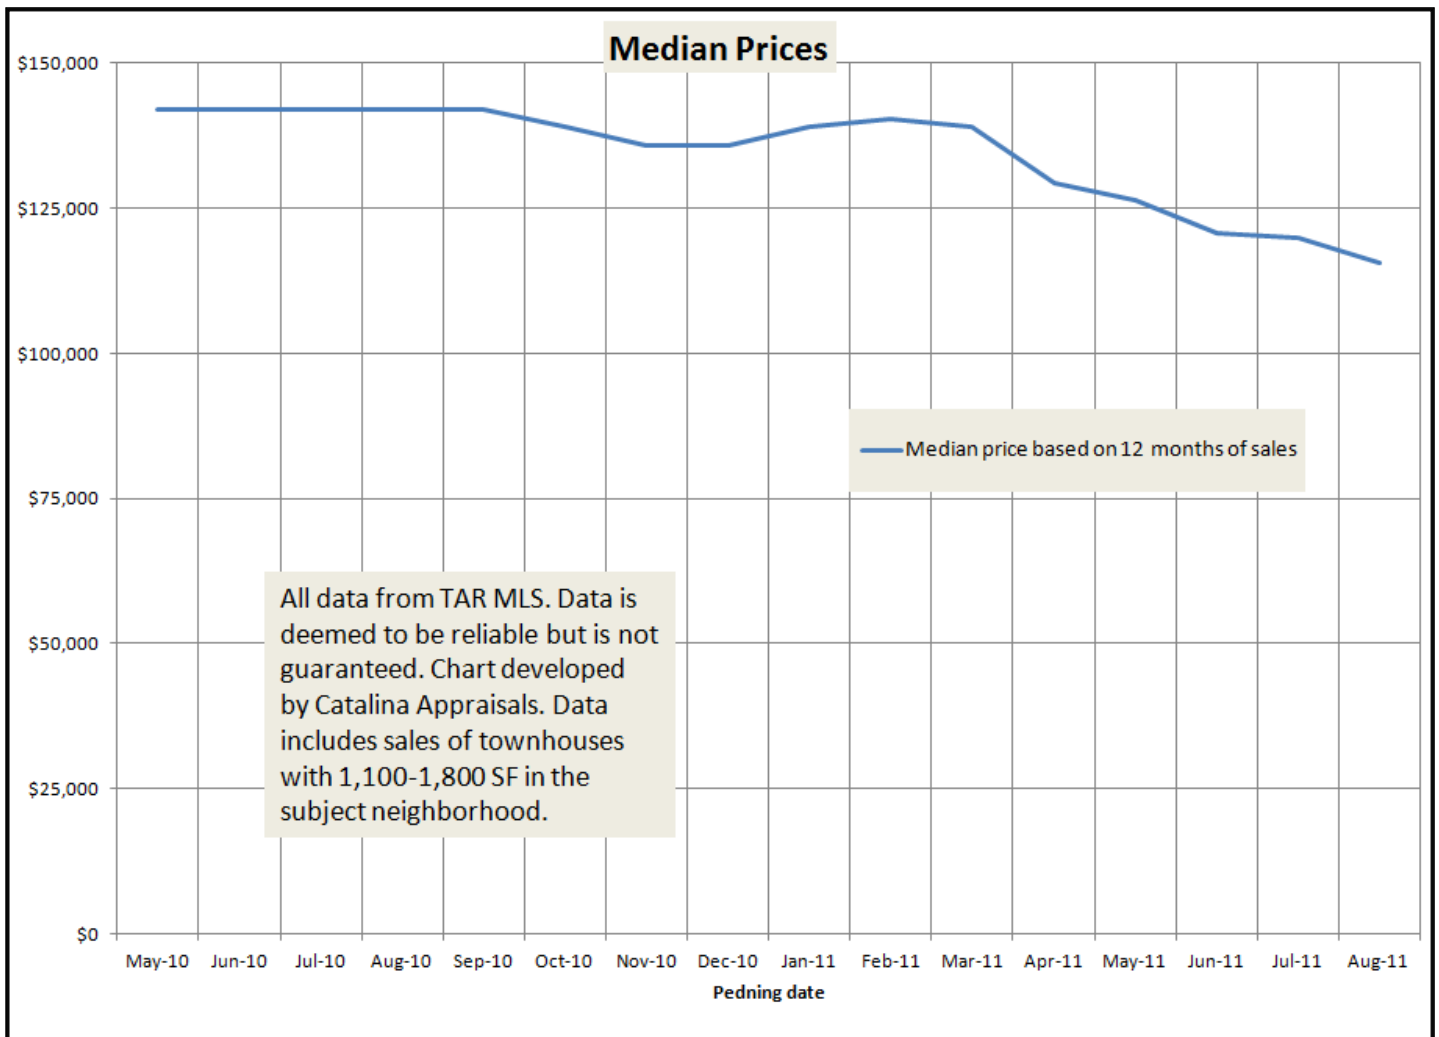

North Tucson TH 08-11

Client	Prepared by Catalina Appraisals PLC						
Property Address	520-237-5695						
City	CatalinaAzAppraisals.com	County	Pima	State	AZ	Zip Code	85739
Lender/Client	Prepared by Catalina Appraisals PLC						

North-Rillito River, West-Pantano Wash, South-Speedway Blvd., East-Alvernon Way.