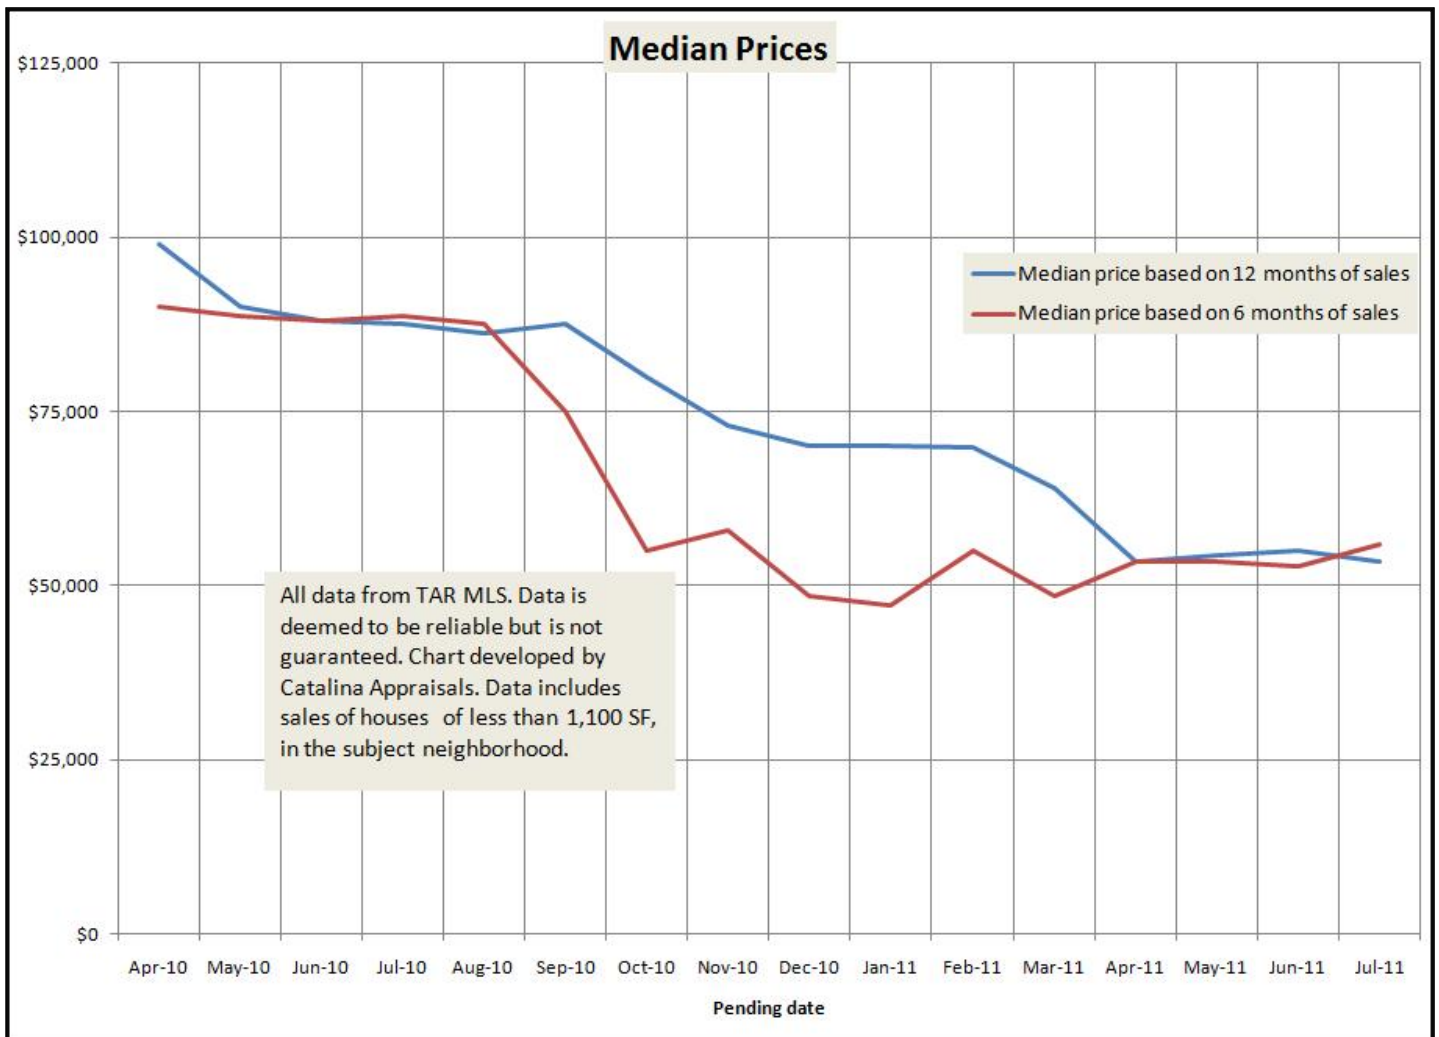

North Tucson 07-11

Client	Prepared by Catalina Appraisals PLC			
Property Address	520-237-5695			
City	CatalinaAzAppraisals.com	County	Pima	State AZ Zip Code 85739
Lender/Client	Prepared by Catalina Appraisals PLC			

Rillito River-North, Swan Road-East, Grant Road-South, Oracle Road-West