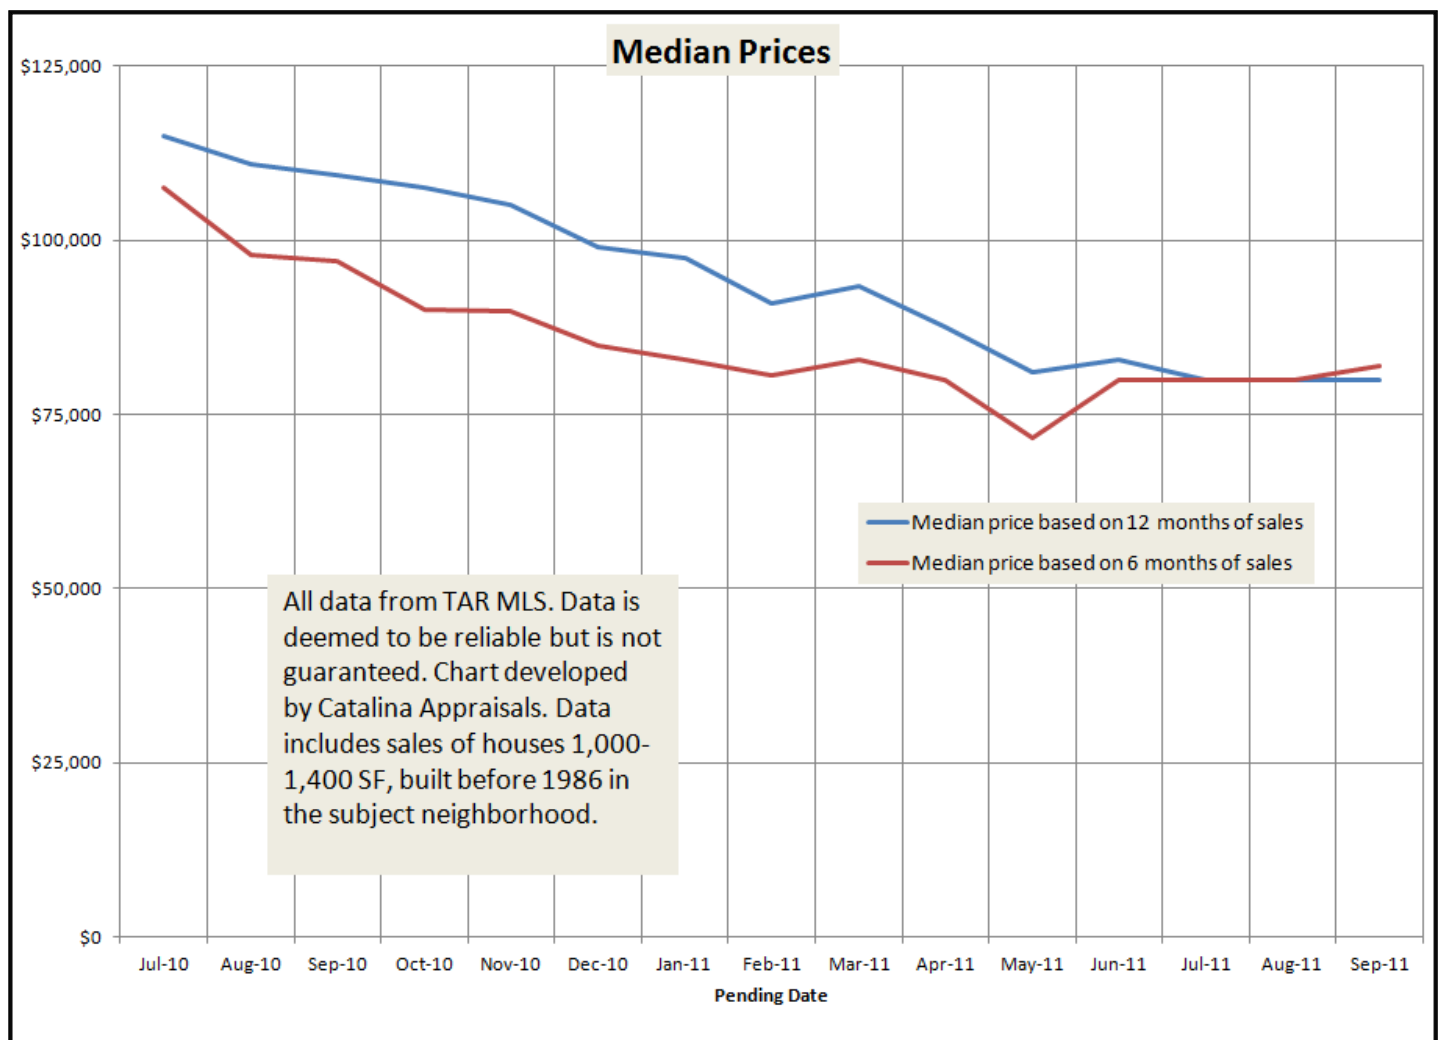

East Tucson 09-11

Client	Prepared by Catalina Appraisals PLC						
Property Address	520-237-5695						
City	CatalinaAzAppraisals.com	County	Pima	State	AZ	Zip Code	85739
Lender/Client	Prepared by Catalina Appraisals PLC						

North-22nd Street, West-Kolb Road, South-Irvington Road, East-Pantano Wash and Harrison Road.