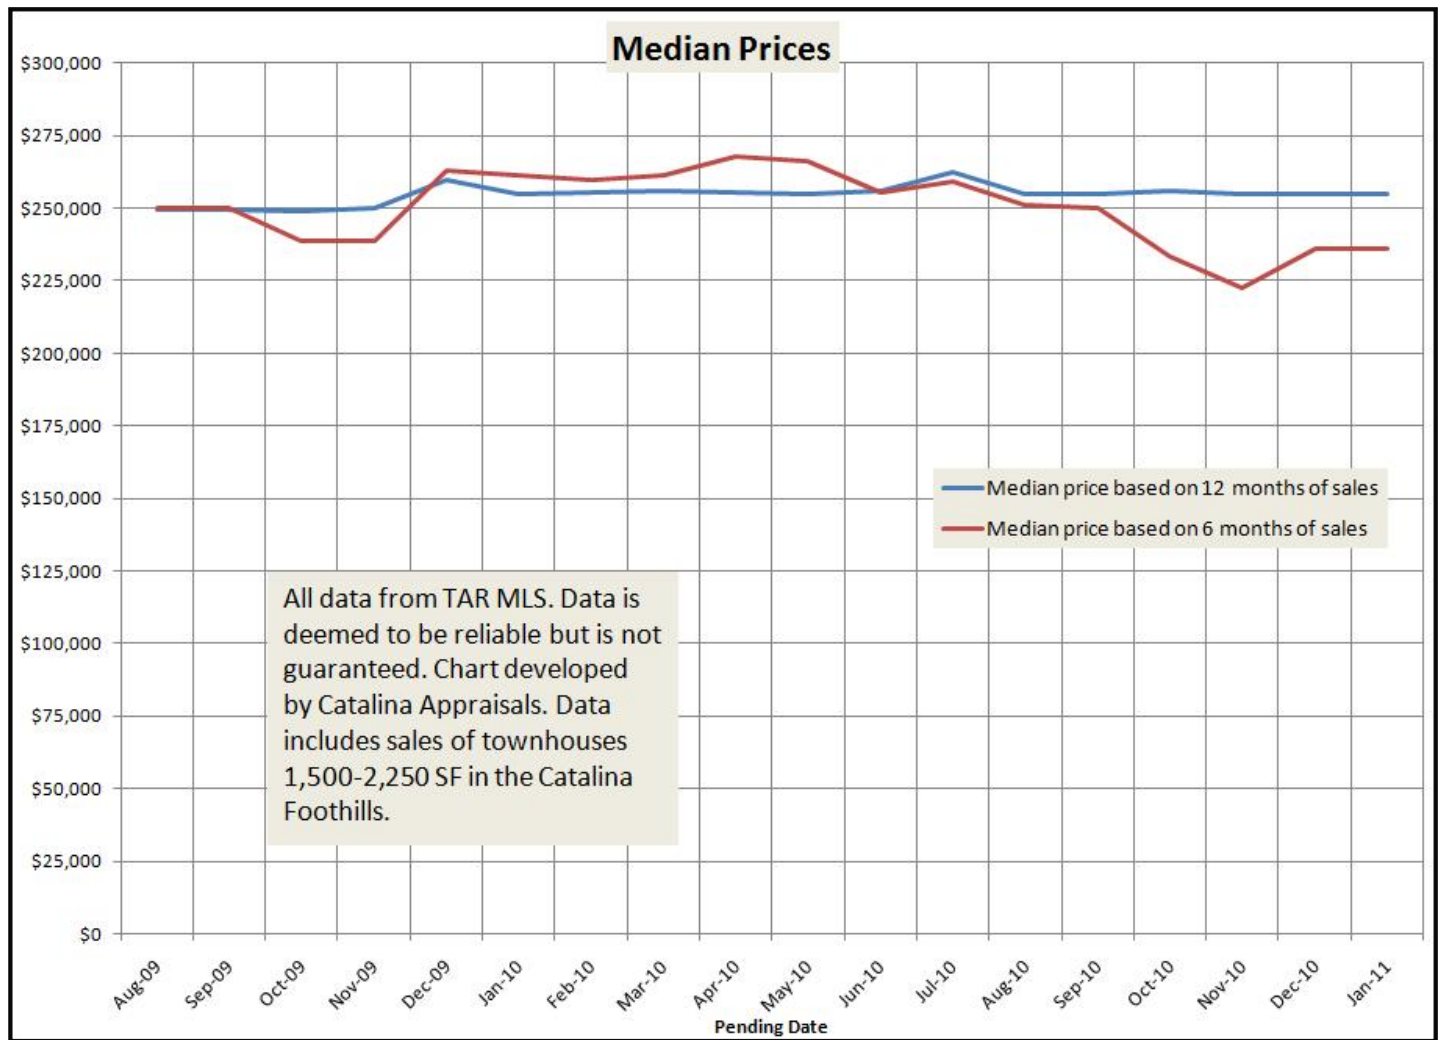

Catalina Foothills Townhouses $ 01-11

Client	Prepared by Catalina Appraisals PLC						
Property Address	520-237-5695						
City	CatalinaAzAppraisals.com	County	Pima	State	AZ	Zip Code	85739
Lender/Client	Prepared by Catalina Appraisals PLC						

North-Coronado National Forest, West-Kolb Road, South-Rillito River, East-1st Avenue